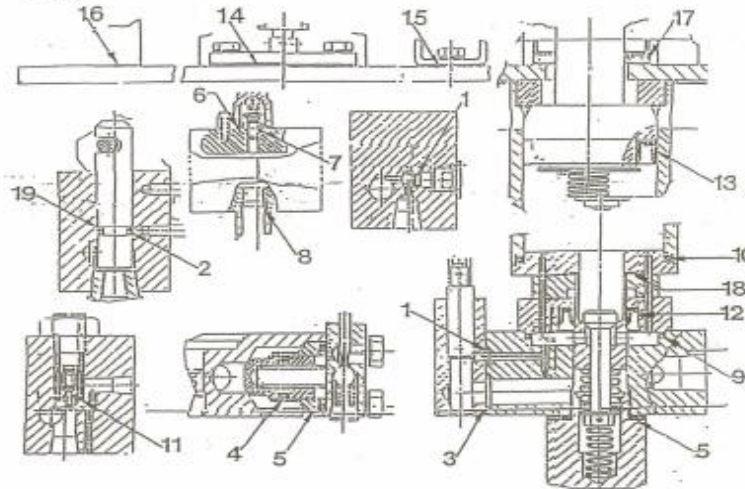

PARTS NUMBERS ARE FOR REFERENCE ONLY. WE DO NOT IMPLY THAT ANY OF THESE PARTS WERE SUPPLIED BY, OR WERE APPROVED BY THE ORIGINAL EQUIPMENT MANUFACTURER. MCGRAW EDISON

REF	QTY	PART	REPLACES	REF	QTY	PART	REPLACES
1	2	2 0084	223 116 008	10	1	2 1494	223 116 149
2	1	2 1114	223 116 111	11	1	2 0134	223 116 013
3	1	2 1134	223 116 113	12	1	31128	223 091 112
4	1	2 1154	223 116 115	12	1	3759SAMK	223 091 113
5	2	2 2164	223 116 216	13	1	31127	223 091 111
6	1	2 2184	223 116 218	13	.1	37541AMK	223 091 110
7	1	2 0154	223 116 015	14	1	31125	FA 13060
8	1	3 9244	223 116 924	15	1	31124	FA 13061
9	1	2 2284	223 116 228	16	1	31123	FA 13062
9	1	2 2344	223 116 234	17	1	31122	FA 11956
10	1	2 2314	223 116 231	18	1	31121	FA 12802
10	1	2 1414	223 116 141	19	1	8 1114	223 202 111

*NOTE: There are additional parts provided in the kit to accommodate mechanism type OA-3A, B & C.

FC 10616 OA-3 MECHANISM

BREAKER SERVICE, INC.
1080 S. CYPRESS STREET, SUITE D
LA HABRA, CALIFORNIA 90631

PHONE: 800-826-5250
FAX: 800-267-7690

MECHANISM
GC 10616 OA-3
FC 10616 OA-3

12308