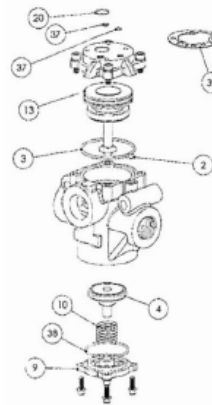

**ROSS PILOT**  
BSI PART 37450AMK

1/4, 3/8 & 1/2  
BSI 37887AMK

**ROSS MAIN CONTROL VALVE REPAIR KIT**  
1/2, 3/4 & 1  
BSI 37169AMK

**INCLUDES QTY 1 EACH:**  
**37450AMK, K12274, 37887AMK, 37169AMK & 37882AMK**

**ROSS PILOT VALVE REBUILD KIT**  
BSI KIT K12274

1-1/4 & 1-1/2  
BSI 37882AMK

**PROPRIETARY AND CONFIDENTIAL**  
THE INFORMATION CONTAINED IN THIS DRAWING IS THE SOLE PROPERTY OF BREAKER SERVICE INC. ANY REPRODUCTION IN PART OR AS A WHOLE WITHOUT THE WRITTEN PERMISSION OF BREAKER SERVICE INC. IS PROHIBITED.  
COPYRIGHT 2002

**BREAKER SERVICE INC**  
800-926-5250 office 838-267-7690 fax

**ROSS VALVE FIRST AID KIT**  
**REPAIRS ALL ROSS MAIN & PILOT VALVES**

SIZE <b>A</b>	DWG. NO. <b>38275AMK</b>	REV. <b>0</b>
SCALE: NTS	Date:	SHEET 1 OF 1