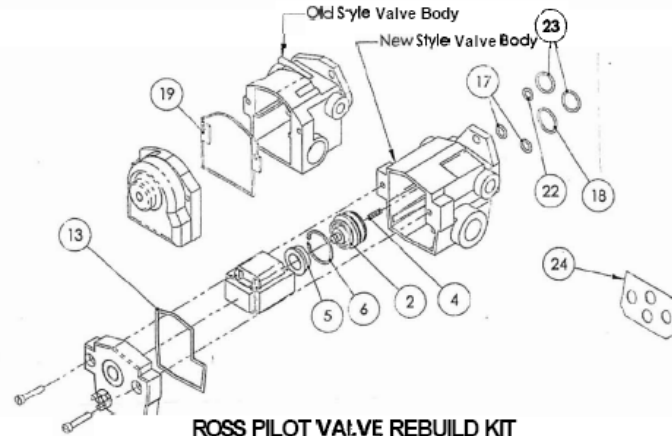

**ROSS PILOT**  
BSI PART 37450AMK

1/4, 3/8 & 1/2  
BSI 37887AMK

**ROSS MAIN CONTROL VALVE REPAIR KIT**  
1/2, 3/4 & 1  
BSI 37169AMK

**INCLUDES QTY 1 EACH:**  
**37450AMK, K12274, 37887AMK, 37169AMK & 37882AMK**

**ROSS PILOT VALVE REBUILD KIT**  
BSI KIT K12274

1-1/4 & 1-1/2  
BSI 37882AMK

**PROPRIETARY AND CONFIDENTIAL**  
THE INFORMATION CONTAINED IN THIS DRAWING IS THE SOLE PROPERTY OF BREAKER SERVICE INC. ANY REPRODUCTION IN PART OR AS A WHOLE WITHOUT THE WRITTEN PERMISSION OF BREAKER SERVICE INC. IS PROHIBITED.  
COPYRIGHT 2002

**BREAKER SERVICE INC**  
800-926-5250 office 838-267-7690 fax

**ROSS VALVE FIRST AID KIT**  
**REPAIRS ALL ROSS MAIN & PILOT VALVES**

SIZE <b>A</b>	DWG. NO. <b>38275AMK</b>	REV. <b>0</b>
SCALE: NTS	Date:	SHEET 1 OF 1